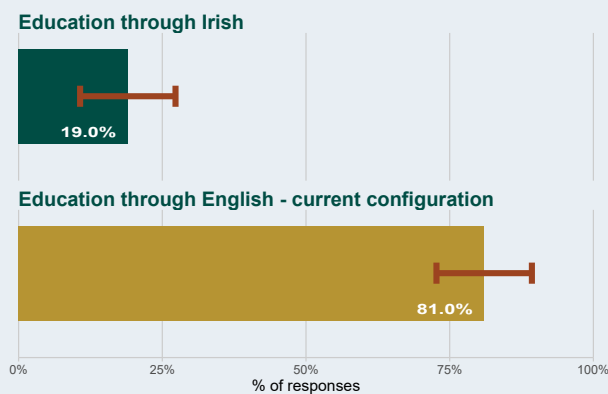

Language preference

School Response Rate

39%

95 out of 241 households

Overall School Margin of Error

Preferences will be $\pm 8.3\%$

(indicated by red bar)