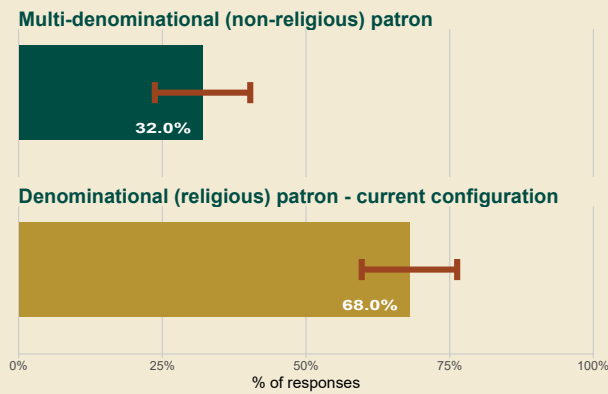

Patronage / ethos preference